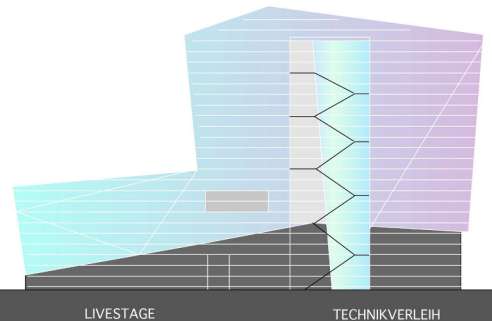

moodrom  
FORUM FÖR MUSIK

The image shows a stylized architectural rendering of a building facade. The upper portion is a large, light green trapezoidal shape with a white rectangular area on the left containing the 'moodrom' logo and the text 'FORUM FÖR MUSIK'. To the right of this area are two horizontal white bars. The middle section is a light blue trapezoidal shape with a vertical white bar on the right containing the text 'MUSIKFORUM'. The lower section is a dark grey trapezoidal shape with the text 'MUSIKFORUM' centered. On the far right, there is a vertical blue bar with 'MUSIKFORUM' written vertically. The building is set against a white background with silhouettes of trees and a dark grey base.

# moodrom

SCHNITT 1 : 500

ANSICHT WEST