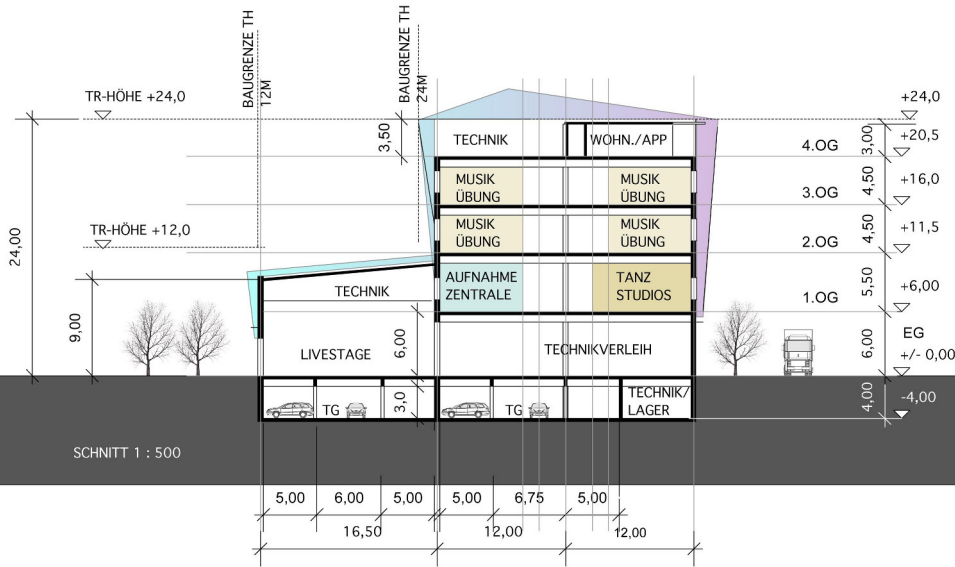

moodrom  
FORUM FÖR MUSIK

The image shows a stylized architectural rendering of a building facade. The upper portion is a large, light green trapezoidal shape with a white rectangular area on the left containing the 'moodrom' logo and the text 'FORUM FÖR MUSIK'. To the right of this area are two horizontal white bars. The middle section is a light blue trapezoidal shape with a vertical white bar on the right containing the text 'MUSIKFORUM'. The lower section is a dark grey trapezoidal shape with the text 'MUSIKFORUM' centered. On the far right, there is a vertical blue bar with 'MUSIKFORUM' written vertically. The building is set against a white background with silhouettes of trees and a dark grey base.

# moodrom

SCHNITT 1 : 500

ANSICHT WEST